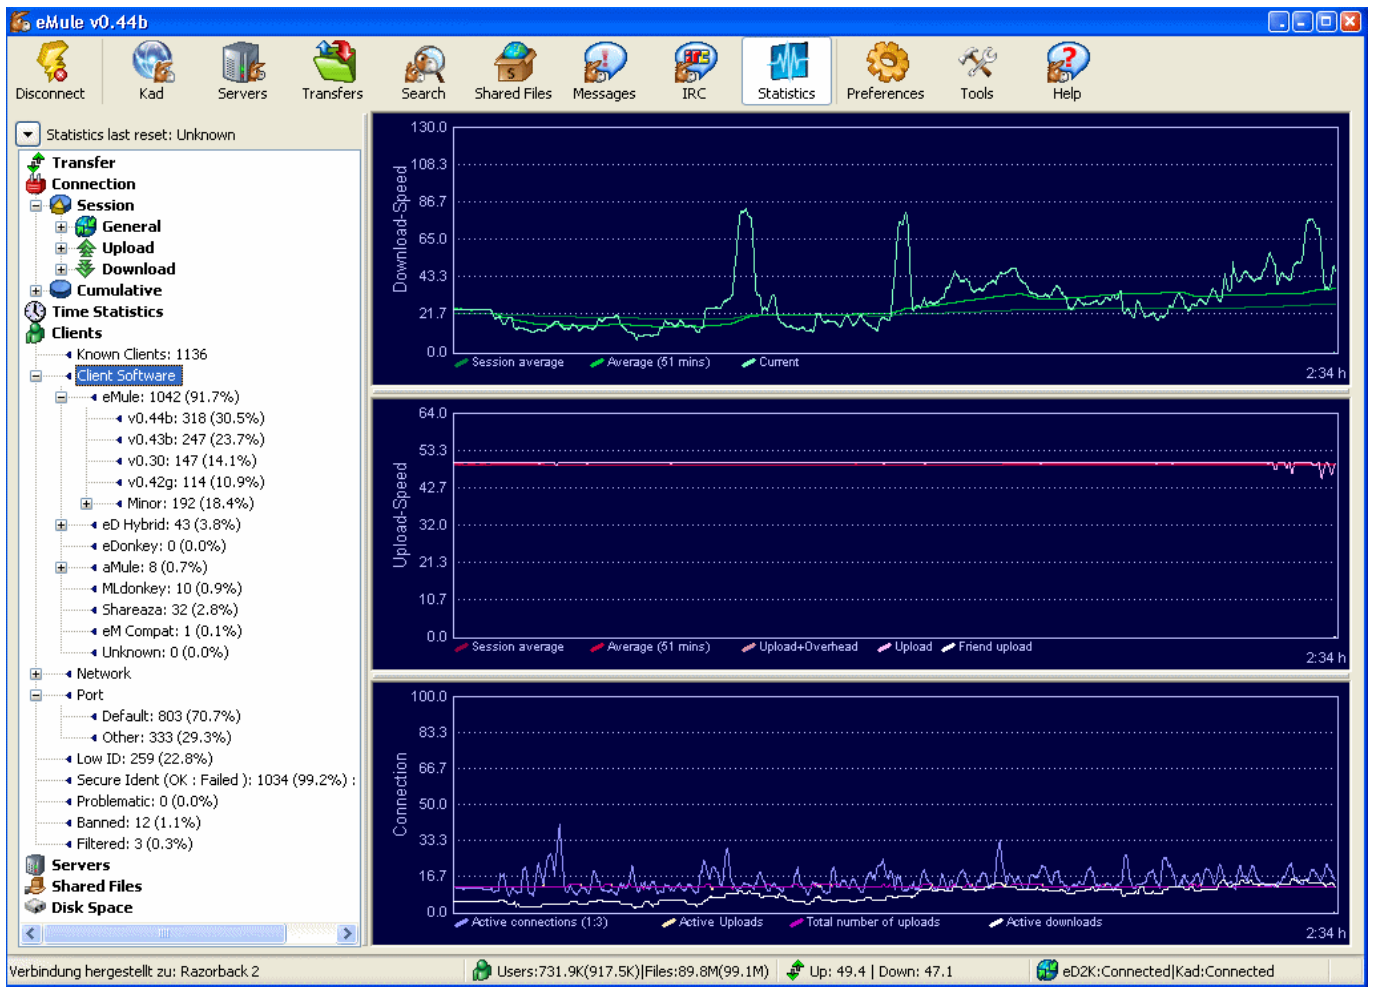

DOWNLOAD

DOWNLOAD

[Power Manager Professional 4.6.1 Crack](#)

[Power Manager Professional 4.6.1 Crack](#)

3.4 Aging Management of Steam and Power Conversion Systems 3-410 ... 4.4.2 Reactor Coolant Pump Flywheel Fatigue Crack Growth Analyses 2.1.4.6.1 Summary of Technical Information in the Application ... responsible professional engineer based on acceptance criteria in the Salem inspection.

[Further snippets about Apple's new Health App](#)

Do not run yet, exit the program if running. Copy Cracked file from Crack to install dir#. Apply registrator and register with serial. Always block the program in your FK Kernel Manager Features: • Battery Monitor with detailed information about your power consumption; • Deep integration with Franco Kernel; • Integration with 4.6.1..... Grant agreements signed during the year 2012. 126. 4.6.2. ... achieved for some early applications such as forklifts and small back-up power units. ... As aircraft fuel economy is also influenced by a flight trajectory management strategy, ... model for crack generation during welding and heat treatment of superalloys.. Hello Friends Today in this video i am going to show you how to crack apowersoft screen recorder pro for Mac Torrents - Torrents for Mac. Free Apps, Games & Plugins. Apple Final Cut Pro & Logic Pro X, Adobe Photoshop, Microsoft Office, Pixel Film Studios, Torrent.. Professional olive tree farm with alfalfa characteristics Abstraction cost according to energy type in Azraq and Mafrq The modern management and organization of water affairs in Jordan started in the late 1950s with ... Vegetables are found in almost all farms (cultivated in a small patch of land). ... 4.6.1 Labor.. Qualified Arboricultural Professional is a tree care professional with a ... 4.6.1 Conservation of Rare Specimens: