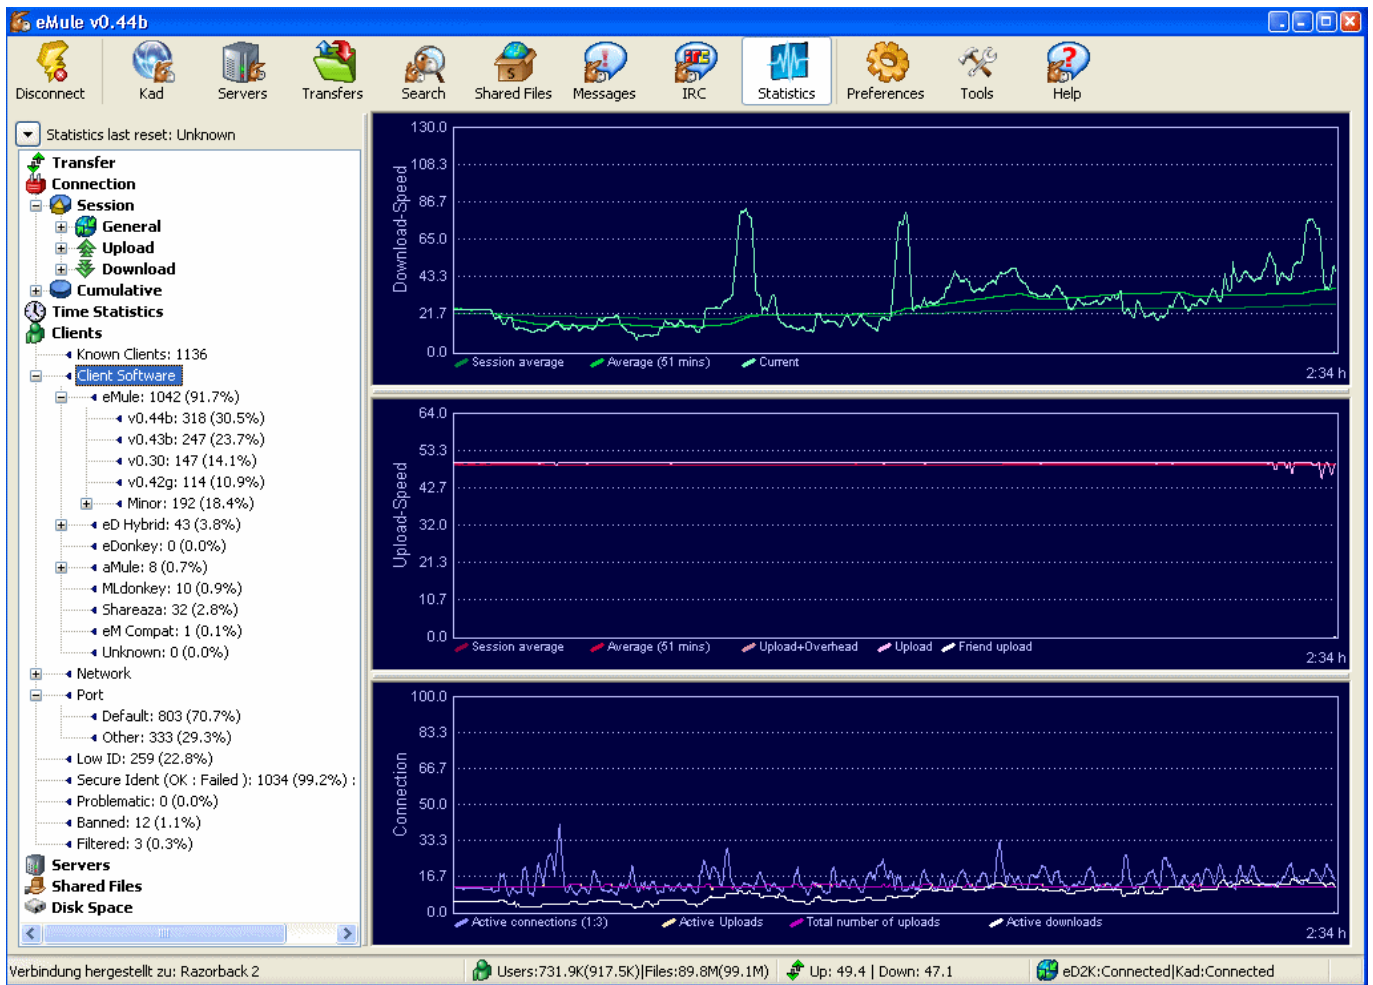

[Falla grave in Acrobat Reader 7.0](#)

[Portable Greenshot 1.2.9.129 1.2.10.5 RC2 Crack](#)

Power Manager Professional 4.6.5 - Create and schedule sophisticated energy-saving events. Download the latest versions of the best Mac .... The perfect everyday laptop is now even faster. SHOP SURFACE LAPTOP 3SURFACE LAPTOP 3 FOR BUSINESS. Person using Power BI ... [Torrent Matlab For Mac](#)

[Further snippets about Apple's new Health App](#)

Do not run yet, exit the program if running. Copy Cracked file from Crack to install dir#. Apply registrator and register with serial. Always block the program in your .... FK Kernel Manager Features: • Battery Monitor with detailed information about your power consumption; • Deep integration with Franco Kernel; • Integration with .... 4.6.1..... Grant agreements signed during the year 2012. 126. 4.6.2. ... achieved for some early applications such as forklifts and small back-up power units. ... As aircraft fuel economy is also influenced by a flight trajectory management strategy, ... model for crack generation during welding and heat treatment of superalloys.. Hello Friends Today in this video i am going to show you how to crack apowersoft screen recorder pro for .... Mac Torrents - Torrents for Mac. Free Apps, Games & Plugins. Apple Final Cut Pro & Logic Pro X, Adobe Photoshop, Microsoft Office, Pixel Film Studios, Torrent.. Professional olive tree farm with alfalfa characteristics . ... Abstraction cost according to energy type in Azraq and Mafrq . ... The modern management and organization of water affairs in Jordan started in the late 1950s with ... Vegetables are found in almost all farms (cultivated in a small patch of land). ... 4.6.1 Labor.. Qualified Arboricultural Professional is a tree care professional with a ... 4.6.1 Conservation of Rare Specimens: